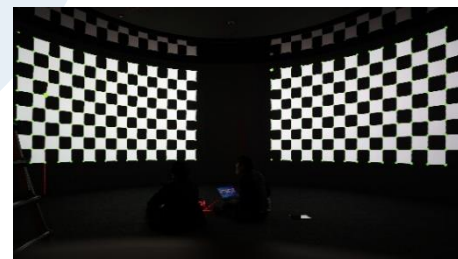

BUSINESS AREA

Screen Film&Paint
Distribution

Edge blending&
Mapping / warping

Projector installation
planning

Realistic media
zone installation

I . NEW MEDIA REFERENCE

We provide an amazing experience
based on advanced technologies

Lotte Department Store Busan Branch

- SELVIEWER Signage can be viewed from both directions, and production of promotional video and 2D content. also, it can be designed in various shapes, so it is made in the shape of glasses at the installation site.