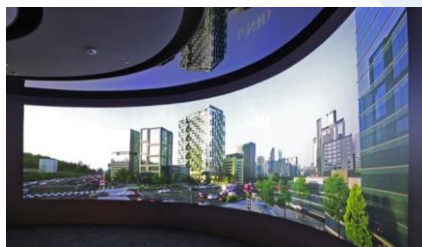

Projector installation
planning