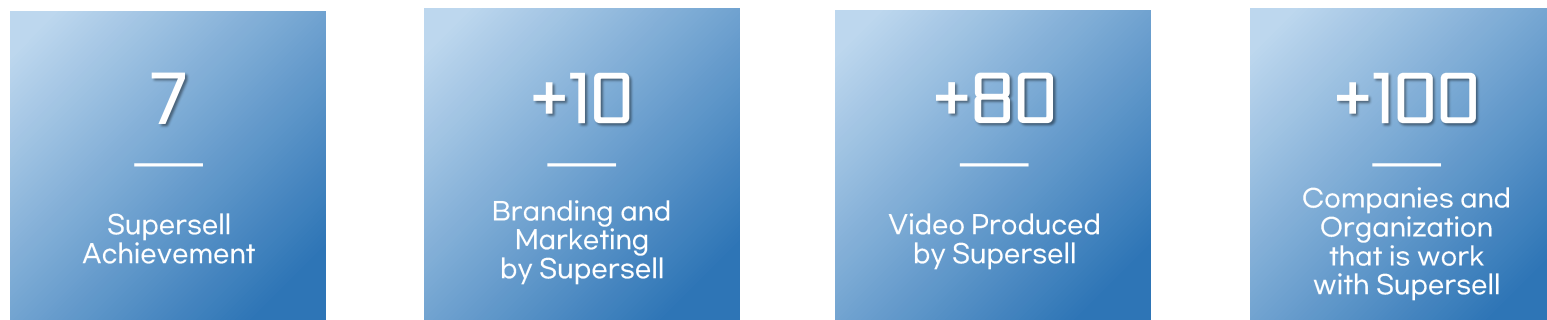

CREATIVE COMPANION

The one-stop solution that you need for video marketing

Supersell creativity is beyond your imagination