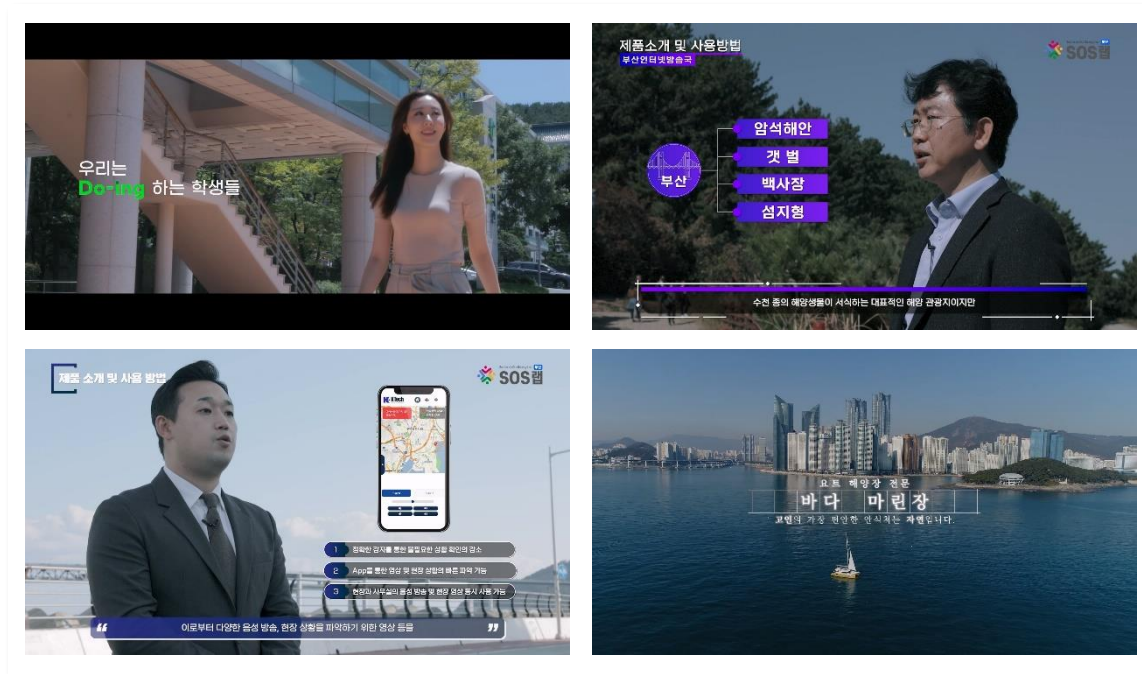

Branding / Product Promotion Video

- Provides video that conveys the value of a brand or product in a attractive way with positive awareness.

Scan QR Code

Take a picture of the QR code or click the QR code to go to the video link.

Related video production

- Tongmyong University / AI Platform / Return Box / JK Tech / Low Fit / Dangcha, etc