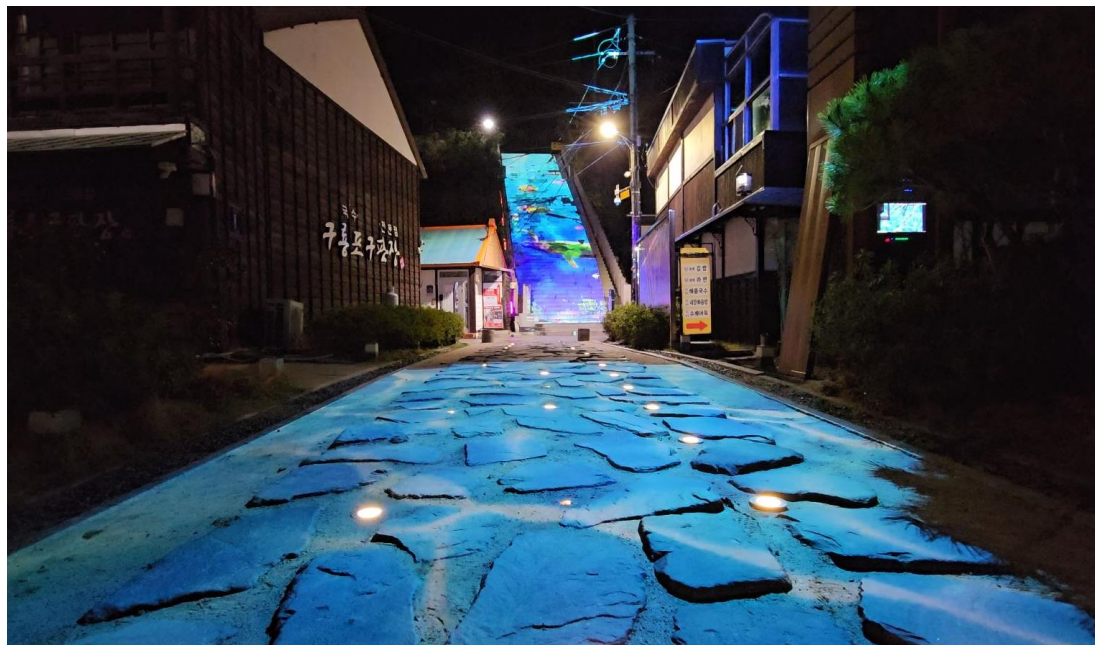

Pohang Guryongpo

- Creating media facade that combines stair and floor projection mapping, and production of content with anamorphic technology.

Scan QR Code

Take a picture of the QR code or click the QR code to go to the video link.

Stairs and floor
projection mapping

2D Media facade
content production

3D Media facade
content production

Implementation of
anamorphic Technology