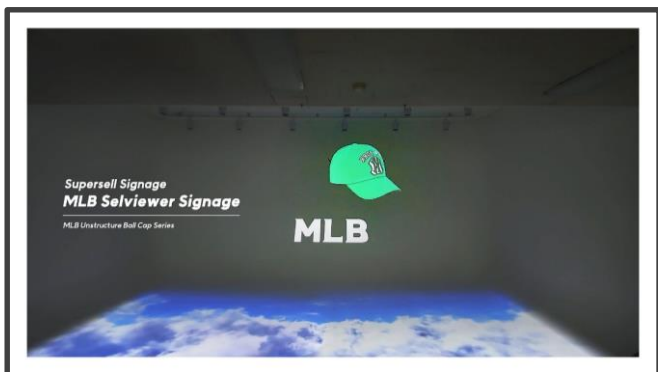

- 4 Enjoy video content in both directions

Application case

Lotte Department Store Busan Branch, Frame Store 315

Selviewer signage Glasses screen
production/installation

🔗 Click on the picture to see video

Lotte Department Store Busan Branch, Frame Store 315

Selviewer signage glasses
content production

MLB

Selviewer signage and Floor screen sample
production and projection demonstration

🔗 Click on the picture to see video

COACH

Selviewer signage and Floor screen sample
production and projection demonstration

🔗 Click on the picture to see video

SPG is a rear-projection screen paint that can be used on glass, acrylic and other transparent surfaces