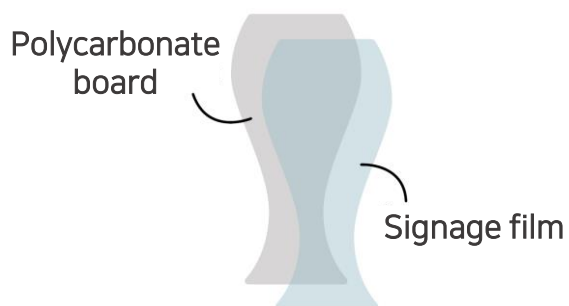

Application case

Ulsan Restaurant

Selviewer hologram film installation, edge blending/mapping, Hologram content production

[Click on the picture to see video](#)

A special film that allows viewing of video content in both directions

SELVIEWER DOUBLE-SIDED FILM

How to use

- 1 Select the shape and size that customer needs for the Polycarbonate board

- 2 Attached the Selviewer signage film On the Polycarbonate board

- 3 Choose location of the installation Polycarbonate board and the projector