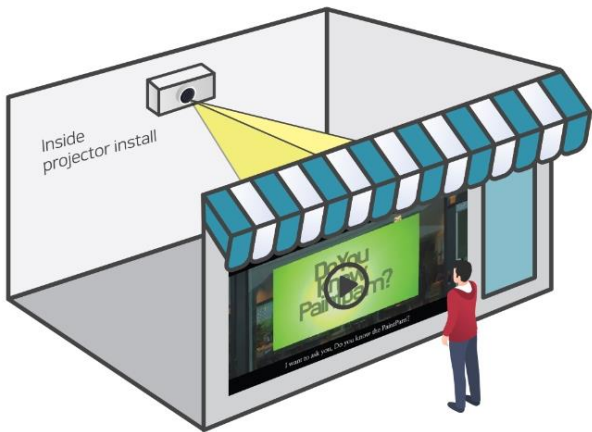

Application case

Ulsan Restaurant

Selviewer hologram film installation, edge blending/mapping, Hologram content production

[Click on the picture to see video](#)

A special film that allows viewing of video content in both directions

SELVIEWER DOUBLE-SIDED FILM

How to use

- 1 Select the shape and size that customer needs for the Polycarbonate board

- 2 Attached the Selviewer signage film On the Polycarbonate board

- 3 Choose location of the installation Polycarbonate board and the projector

COACH

Selviewer signage and Floor screen sample
production and projection demonstration

🔗 Click on the picture to see video

SPG is a rear-projection screen paint that can be used on glass, acrylic and other transparent surfaces

SPG (Screen Paint for Glass)

How to use

Rear projection screen paint

It can be applied to transparent substrates, such as glass, acrylic surfaces, etc. After applying the screen paint to the interior side of a transparent substrate, project an image from a beam projector to a painted side, you can see a clear image on the exterior side.