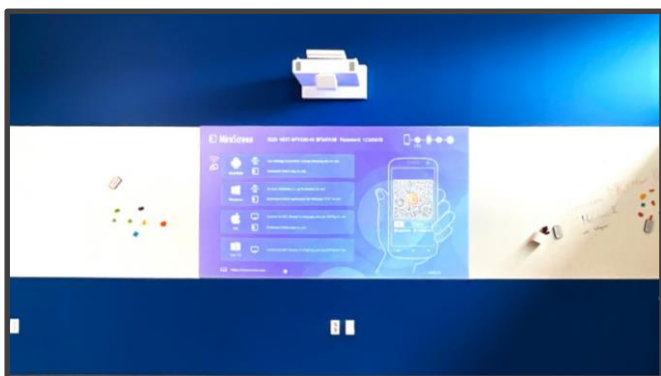

Busan Education Research & Information Institute

Screen wall/Moving wall screen and projector installation

[Click on the picture to see video](#)