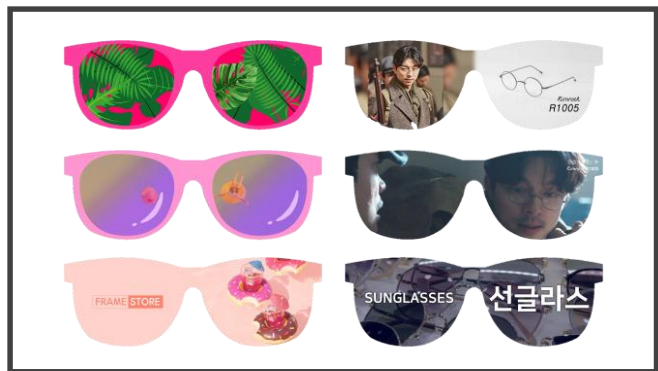

Lotte Department Store Busan Branch, Frame Store 315

Selviewer signage glasses
content production