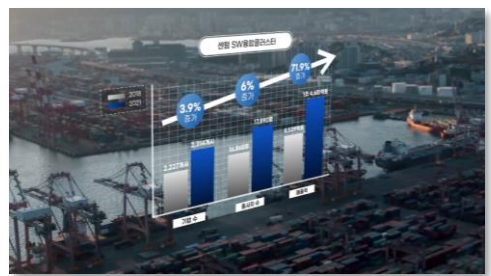

Promotional video

Ex) KOMERI, Jeil E&S