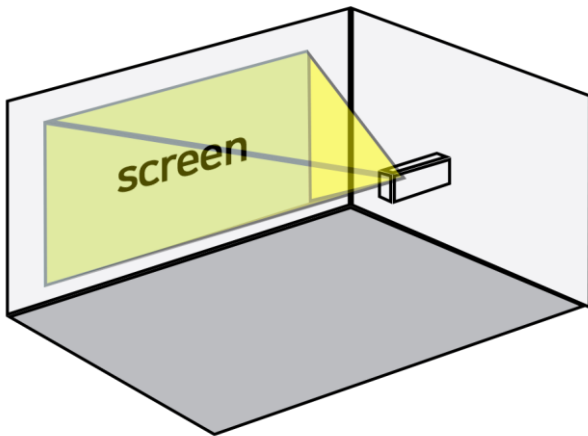

Front screen paint

This is a screen paint for walls that is a water-soluble coating agent, used as screen. It is applicable to various substrates, including walls and structures made of wood or cement. As there is no restriction of shape and size, it can be applied to any space, such as wide surface and curved surface.